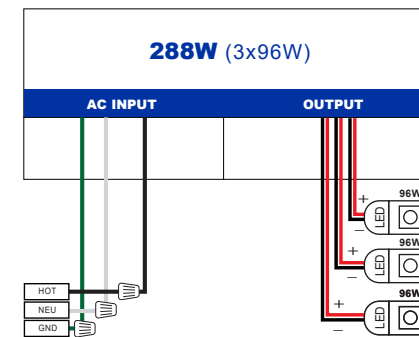

CENTER HOLE

SIDE SLOTS

- 2 The QZ must be mounted into a stud for sufficient support, using either the center holes or the slots of each mounting tab

CENTER HOLE

SIDE SLOTS

- 3 When installing multiple QZ power supplies, separate the enclosures by 3" of space from edge to edge. This prevents the rise of ambient temperature between the power supplies.

Horizontal mount illustrated above

Vertical mount illustrated above

INSTALLATION

LED POWER SUPPLY - QZ

4 Wiring diagram

Phase Dimming

0-10V Dimming

Non Dimming