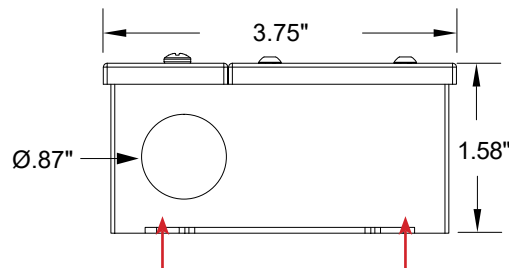

CENTER HOLE

SIDE SLOTS

- 2 The QZ must be mounted into a stud for sufficient support, using either the center holes or the slots of each mounting tab

CENTER HOLE

SIDE SLOTS

- 3 When installing multiple QZ power supplies, separate the enclosures by 3" of space from edge to edge. This prevents the rise of ambient temperature between the power supplies.

Wiring from power supply to light fixture must be two conductor cable

INSTALLATION

LED POWER SUPPLY - QZ

QZ 30W

TOP VIEW

WIRING COMPARTMENT VIEW

WIRING COMPARTMENT

DRIVER COMPARTMENT