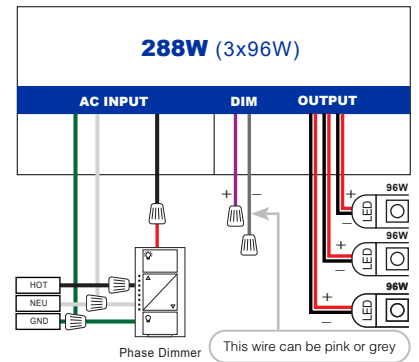

CENTER HOLE

SIDE SLOTS

- 2 The QZ must be mounted into a stud for sufficient support, using either the center holes or the slots of each mounting tab

CENTER HOLE

SIDE SLOTS

- 3 When installing multiple QZ power supplies, separate the enclosures by 3" of space from edge to edge. This prevents the rise of ambient temperature between the power supplies.

Horizontal mount illustrated above

Vertical mount illustrated above

INSTALLATION

LED POWER SUPPLY - QZ

4 Wiring diagram

Phase Dimming

0-10V Dimming

Non Dimming