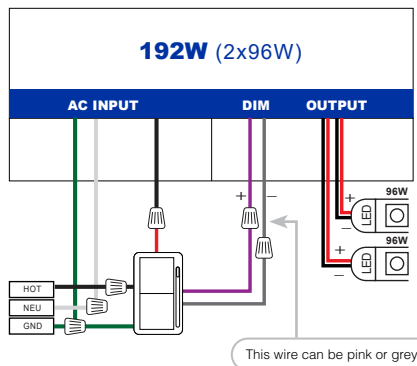

CENTER HOLE

SIDE SLOTS

- 2 The QZ must be mounted into a stud for sufficient support, using either the center holes or the slots of each mounting tab

CENTER HOLE

SIDE SLOTS

- 3 When installing multiple QZ power supplies, separate the enclosures by 3" of space from edge to edge. This prevents the rise of ambient temperature between the power supplies.

Horizontal mount illustrated above

Vertical mount illustrated above

INSTALLATION

LED POWER SUPPLY - QZ

4 Wiring diagram

Phase Dimming

0-10V Dimming

Non Dimming