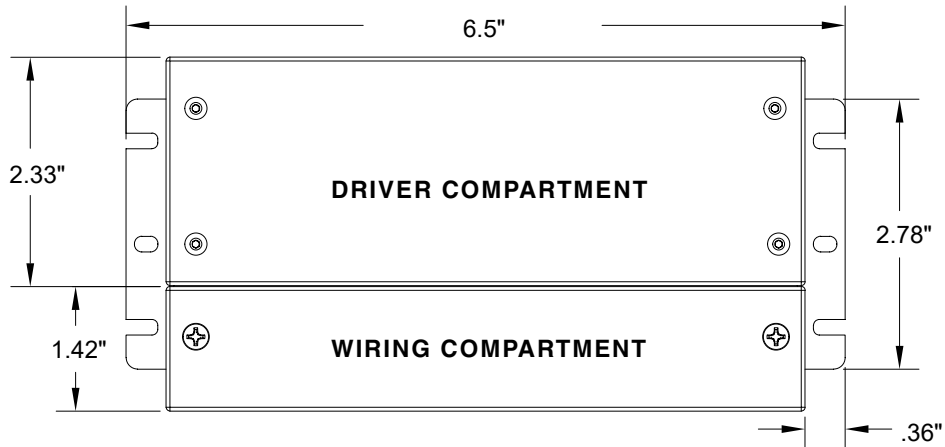

CENTER HOLE

SIDE SLOTS

- 2 The QZ must be mounted into a stud for sufficient support, using either the center holes or the slots of each mounting tab

CENTER HOLE

SIDE SLOTS

- 3 When installing multiple QZ power supplies, separate the enclosures by 3" of space from edge to edge. This prevents the rise of ambient temperature between the power supplies.

Wiring from power supply to light fixture must be two conductor cable

INSTALLATION

LED POWER SUPPLY - QZ

QZ 30W

TOP VIEW

WIRING COMPARTMENT VIEW

WIRING COMPARTMENT

DRIVER COMPARTMENT