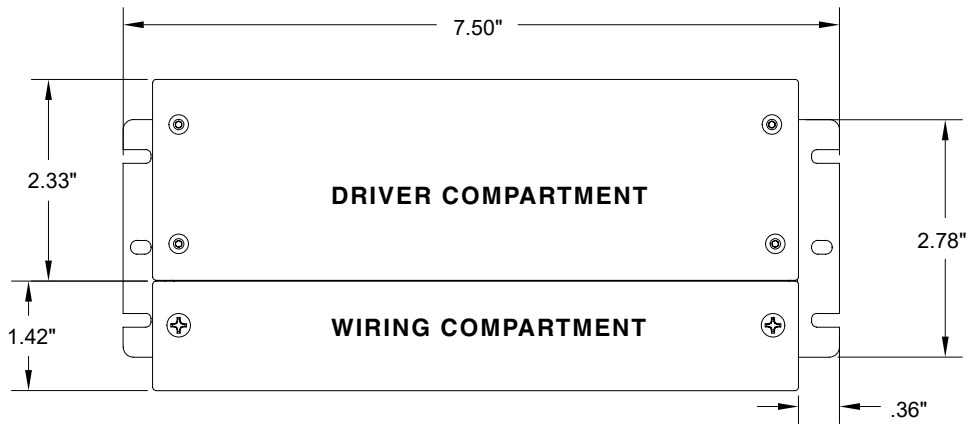

INSTALLATION

LED POWER SUPPLY - QZ

QZ 60W

TOP VIEW