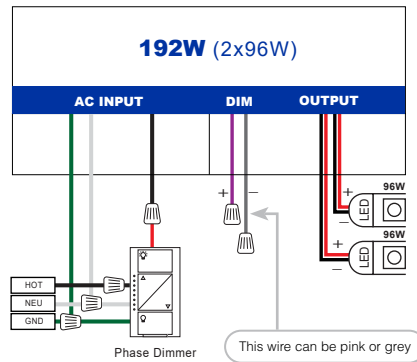

CENTER HOLE

SIDE SLOTS

- 2 The QZ must be mounted into a stud for sufficient support, using either the center holes or the slots of each mounting tab

CENTER HOLE

SIDE SLOTS

- 3 When installing multiple QZ power supplies, separate the enclosures by 3" of space from edge to edge. This prevents the rise of ambient temperature between the power supplies.

Horizontal mount illustrated above

Vertical mount illustrated above

INSTALLATION

LED POWER SUPPLY - QZ

4 Wiring diagram

Phase Dimming

0-10V Dimming

Non Dimming