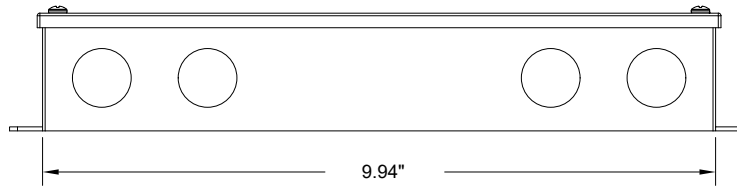

CENTER HOLE

SIDE SLOTS

- 2 The QZ must be mounted into a stud for sufficient support, using either the center holes or the slots of each mounting tab

CENTER HOLE

SIDE SLOTS

- 3 When installing multiple QZ power supplies, separate the enclosures by 3" of space from edge to edge. This prevents the rise of ambient temperature between the power supplies.

Wiring from power supply to light fixture must be two conductor cable

INSTALLATION

LED POWER SUPPLY - QZ

QZ 30W

TOP VIEW

WIRING COMPARTMENT VIEW

WIRING COMPARTMENT

DRIVER COMPARTMENT

TOP VIEW

WIRING COMPARTMENT VIEW

WIRING COMPARTMENT

DRIVER COMPARTMENT

INSTALLATION

LED POWER SUPPLY - QZ

QZ 192W

TOP VIEW

WIRING COMPARTMENT VIEW

INSTALLATION

LED POWER SUPPLY - QZ

QZ 288W

TOP VIEW

WIRING COMPARTMENT VIEW