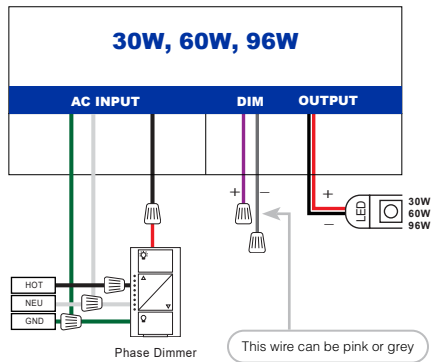

CENTER HOLE

SIDE SLOTS

- 2 The QZ must be mounted into a stud for sufficient support, using either the center holes or the slots of each mounting tab

CENTER HOLE

SIDE SLOTS

- 3 When installing multiple QZ power supplies, separate the enclosures by 3" of space from edge to edge. This prevents the rise of ambient temperature between the power supplies.

Horizontal mount illustrated above

Vertical mount illustrated above

INSTALLATION

LED POWER SUPPLY - QZ

4 Wiring diagram

Phase Dimming

0-10V Dimming

Non Dimming