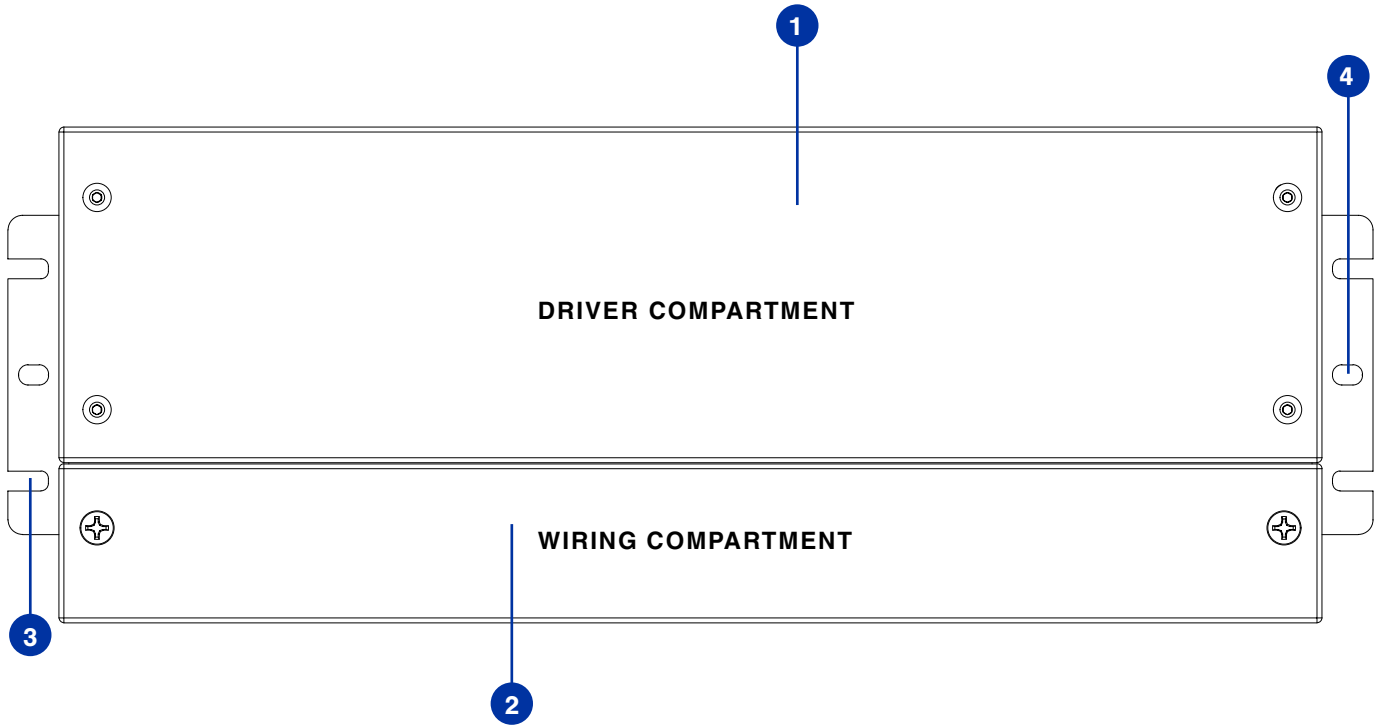

INSTALLATION

LED POWER SUPPLY - QZ

TOP VIEW

QZ Components

- 1 Driver Compartment
- 2 Wiring Compartment
- 3 Mounting Tab Slots
- 4 Mounting Tab Holes

INSTALLATION

LED POWER SUPPLY - QZ

Required Hardware

#6 Flat head screw

Mounting Foot:

30/60/96W

192/288W

Mounting

- 1 The QZ-Non Dim can be mounted either vertically or horizontally, utilizing the supplied screws and the mounting tabs on the bottom of the enclosure

CENTER HOLE

SIDE SLOTS

- 2 The QZ must be mounted into a stud for sufficient support, using either the center holes or the slots of each mounting tab

CENTER HOLE

SIDE SLOTS

- 3 When installing multiple QZ power supplies, separate the enclosures by 3" of space from edge to edge. This prevents the rise of ambient temperature between the power supplies.

Wiring from power supply to light fixture must be two conductor cable

INSTALLATION

LED POWER SUPPLY - QZ

QZ 30W

TOP VIEW

WIRING COMPARTMENT VIEW

WIRING COMPARTMENT

DRIVER COMPARTMENT