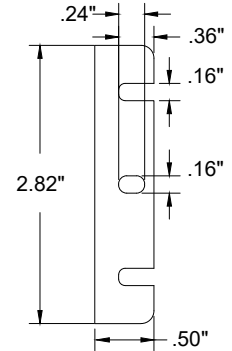

INSTALLATION

LED POWER SUPPLY - QZ

TOP VIEW

QZ Components

- 1 Driver Compartment
- 2 Wiring Compartment
- 3 Mounting Tab Slots
- 4 Mounting Tab Holes

INSTALLATION

LED POWER SUPPLY - QZ

Required Hardware

#6 Flat head screw

Mounting Foot:

30/60/96W

192/288W

Mounting

- 1 The QZ-Non Dim can be mounted either vertically or horizontally, utilizing the supplied screws and the mounting tabs on the bottom of the enclosure

CENTER HOLE

SIDE SLOTS

- 2 The QZ must be mounted into a stud for sufficient support, using either the center holes or the slots of each mounting tab

CENTER HOLE

SIDE SLOTS

- 3 When installing multiple QZ power supplies, separate the enclosures by 3" of space from edge to edge. This prevents the rise of ambient temperature between the power supplies.