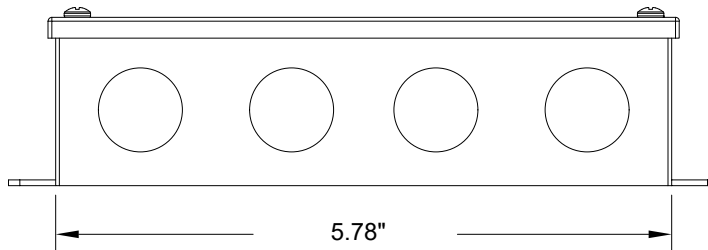

CENTER HOLE

SIDE SLOTS

- 2 The QZ must be mounted into a stud for sufficient support, using either the center holes or the slots of each mounting tab

CENTER HOLE

SIDE SLOTS

- 3 When installing multiple QZ power supplies, separate the enclosures by 3" of space from edge to edge. This prevents the rise of ambient temperature between the power supplies.

Wiring from power supply to light fixture must be two conductor cable

INSTALLATION

LED POWER SUPPLY - QZ

QZ 30W

TOP VIEW

WIRING COMPARTMENT VIEW

WIRING COMPARTMENT

DRIVER COMPARTMENT