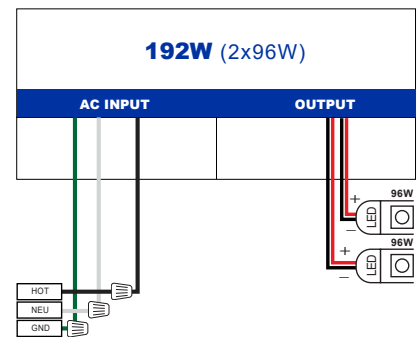

CENTER HOLE

SIDE SLOTS

- 2 The QZ must be mounted into a stud for sufficient support, using either the center holes or the slots of each mounting tab

CENTER HOLE

SIDE SLOTS

- 3 When installing multiple QZ power supplies, separate the enclosures by 3" of space from edge to edge. This prevents the rise of ambient temperature between the power supplies.

Horizontal mount illustrated above

Vertical mount illustrated above

INSTALLATION

LED POWER SUPPLY - QZ

4 Wiring diagram

Phase Dimming

0-10V Dimming

Non Dimming