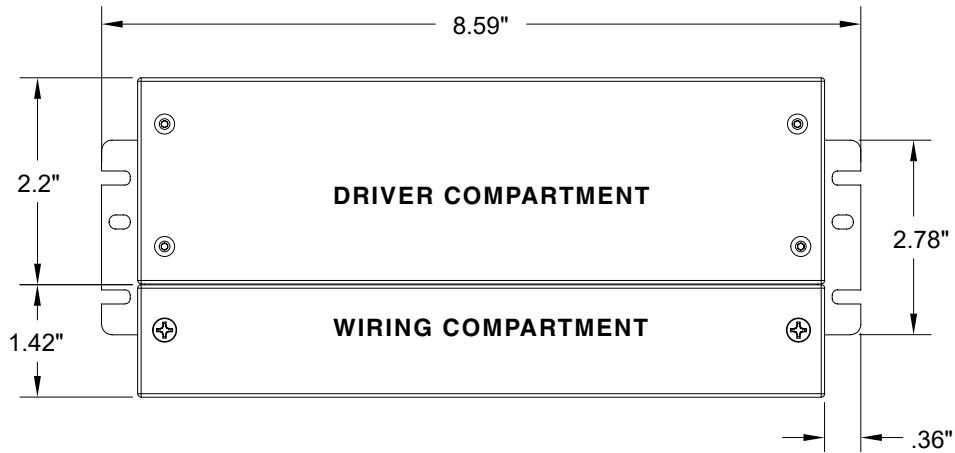

CENTER HOLE

SIDE SLOTS

- 2 The QZ must be mounted into a stud for sufficient support, using either the center holes or the slots of each mounting tab

CENTER HOLE

SIDE SLOTS

- 3 When installing multiple QZ power supplies, separate the enclosures by 3" of space from edge to edge. This prevents the rise of ambient temperature between the power supplies.

Wiring from power supply to light fixture must be two conductor cable

INSTALLATION

LED POWER SUPPLY - QZ

QZ 30W

TOP VIEW

WIRING COMPARTMENT VIEW

WIRING COMPARTMENT

DRIVER COMPARTMENT

INSTALLATION

LED POWER SUPPLY - QZ

QZ 60W

TOP VIEW

WIRING COMPARTMENT VIEW

INSTALLATION

LED POWER SUPPLY - QZ

QZ 96W

TOP VIEW

WIRING COMPARTMENT VIEW

WIRING COMPARTMENT

DRIVER COMPARTMENT

INSTALLATION

LED POWER SUPPLY - QZ

QZ 192W

TOP VIEW