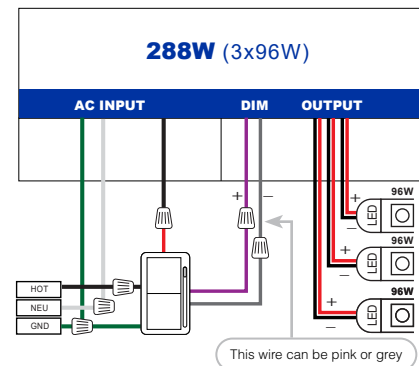

CENTER HOLE

SIDE SLOTS

- 2 The QZ must be mounted into a stud for sufficient support, using either the center holes or the slots of each mounting tab

CENTER HOLE

SIDE SLOTS

- 3 When installing multiple QZ power supplies, separate the enclosures by 3" of space from edge to edge. This prevents the rise of ambient temperature between the power supplies.

Horizontal mount illustrated above

Vertical mount illustrated above

INSTALLATION

LED POWER SUPPLY - QZ

4 Wiring diagram

Phase Dimming

0-10V Dimming

Non Dimming