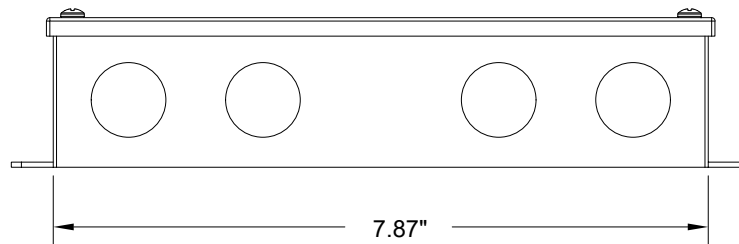

CENTER HOLE

SIDE SLOTS

- 2 The QZ must be mounted into a stud for sufficient support, using either the center holes or the slots of each mounting tab

CENTER HOLE

SIDE SLOTS

- 3 When installing multiple QZ power supplies, separate the enclosures by 3" of space from edge to edge. This prevents the rise of ambient temperature between the power supplies.

Wiring from power supply to light fixture must be two conductor cable

INSTALLATION

LED POWER SUPPLY - QZ

QZ 30W

TOP VIEW

WIRING COMPARTMENT VIEW

WIRING COMPARTMENT

DRIVER COMPARTMENT

INSTALLATION

LED POWER SUPPLY - QZ

QZ 60W

TOP VIEW

WIRING COMPARTMENT VIEW

INSTALLATION

LED POWER SUPPLY - QZ

QZ 96W

TOP VIEW

WIRING COMPARTMENT VIEW

WIRING COMPARTMENT

DRIVER COMPARTMENT

INSTALLATION

LED POWER SUPPLY - QZ

QZ 192W

TOP VIEW