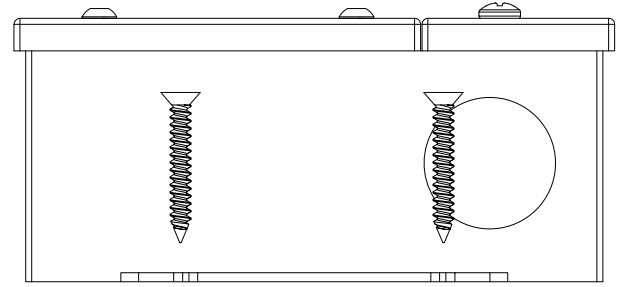

INSTALLATION

LED POWER SUPPLY - QZ

TOP VIEW

QZ Components

- 1 Driver Compartment
- 2 Wiring Compartment
- 3 Mounting Tab Slots
- 4 Mounting Tab Holes

INSTALLATION

LED POWER SUPPLY - QZ

Required Hardware

#6 Flat head screw

Mounting Foot:

30/60/96W

192/288W

Mounting

- 1 The QZ-Non Dim can be mounted either vertically or horizontally, utilizing the supplied screws and the mounting tabs on the bottom of the enclosure

CENTER HOLE

SIDE SLOTS

- 2 The QZ must be mounted into a stud for sufficient support, using either the center holes or the slots of each mounting tab

CENTER HOLE

SIDE SLOTS

- 3 When installing multiple QZ power supplies, separate the enclosures by 3" of space from edge to edge. This prevents the rise of ambient temperature between the power supplies.