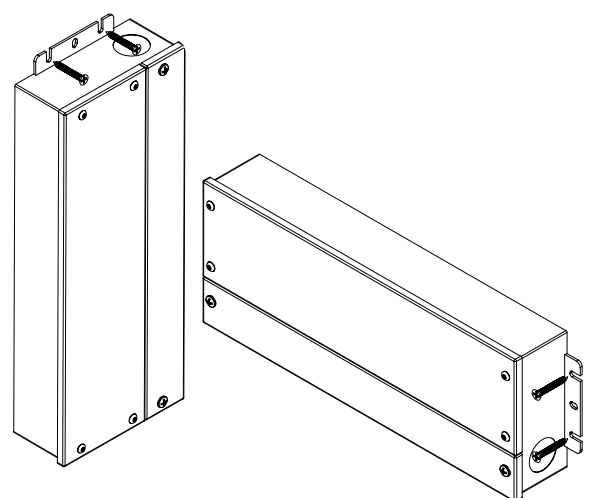

INSTALLATION

LED POWER SUPPLY - QZ

TOP VIEW

QZ Components

- 1 Driver Compartment
- 2 Wiring Compartment
- 3 Mounting Tab Slots
- 4 Mounting Tab Holes

INSTALLATION

LED POWER SUPPLY - QZ

Required Hardware

#6 Flat head screw

Mounting Foot:

30/60/96W

192/288W

Mounting

- 1 The QZ-Non Dim can be mounted either vertically or horizontally, utilizing the supplied screws and the mounting tabs on the bottom of the enclosure

CENTER HOLE

SIDE SLOTS

- 2 The QZ must be mounted into a stud for sufficient support, using either the center holes or the slots of each mounting tab

CENTER HOLE

SIDE SLOTS

- 3 When installing multiple QZ power supplies, separate the enclosures by 3" of space from edge to edge. This prevents the rise of ambient temperature between the power supplies.

Wiring from power supply to light fixture must be two conductor cable

INSTALLATION

LED POWER SUPPLY - QZ

QZ 30W

TOP VIEW

WIRING COMPARTMENT VIEW

WIRING COMPARTMENT

DRIVER COMPARTMENT