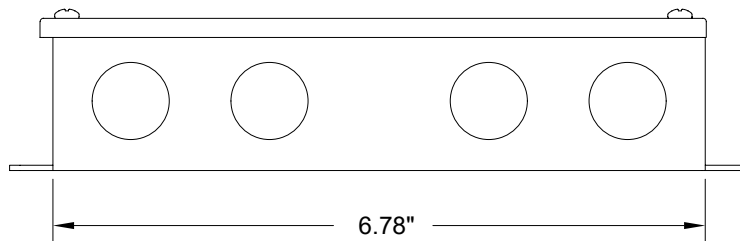

CENTER HOLE

SIDE SLOTS

- 2 The QZ must be mounted into a stud for sufficient support, using either the center holes or the slots of each mounting tab

CENTER HOLE

SIDE SLOTS

- 3 When installing multiple QZ power supplies, separate the enclosures by 3" of space from edge to edge. This prevents the rise of ambient temperature between the power supplies.

Wiring from power supply to light fixture must be two conductor cable

INSTALLATION

LED POWER SUPPLY - QZ

QZ 30W

TOP VIEW

WIRING COMPARTMENT VIEW

WIRING COMPARTMENT

DRIVER COMPARTMENT

INSTALLATION

LED POWER SUPPLY - QZ

QZ 60W

TOP VIEW

WIRING COMPARTMENT VIEW

INSTALLATION

LED POWER SUPPLY - QZ

QZ 96W

TOP VIEW

WIRING COMPARTMENT VIEW

WIRING COMPARTMENT

DRIVER COMPARTMENT

INSTALLATION

LED POWER SUPPLY - QZ

QZ 192W

TOP VIEW