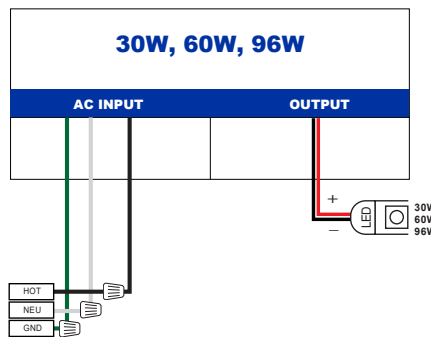

CENTER HOLE

SIDE SLOTS

- 2 The QZ must be mounted into a stud for sufficient support, using either the center holes or the slots of each mounting tab

CENTER HOLE

SIDE SLOTS

- 3 When installing multiple QZ power supplies, separate the enclosures by 3" of space from edge to edge. This prevents the rise of ambient temperature between the power supplies.

Horizontal mount illustrated above

Vertical mount illustrated above

INSTALLATION

LED POWER SUPPLY - QZ

4 Wiring diagram

Phase Dimming

0-10V Dimming

Non Dimming