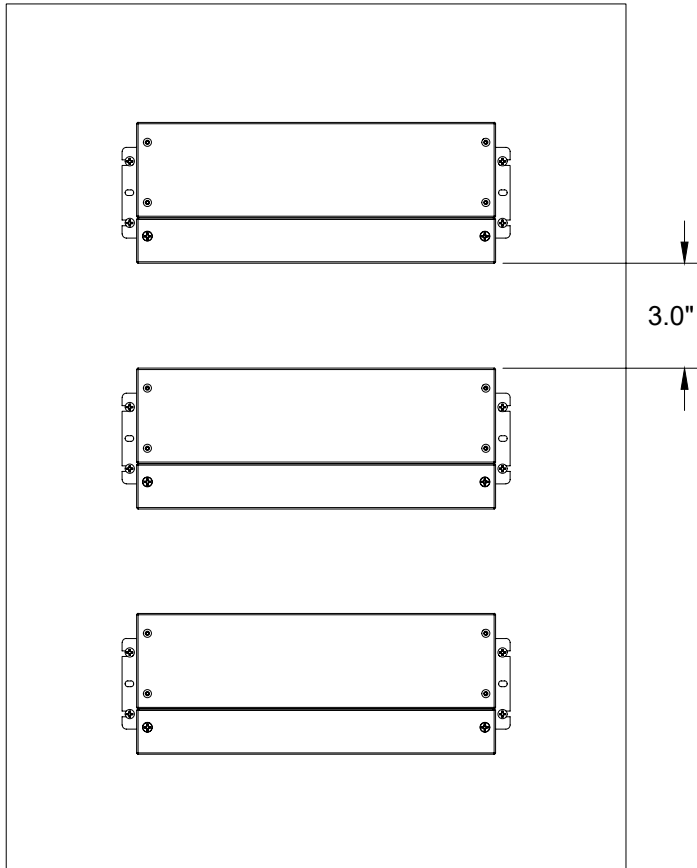

INSTALLATION

LED POWER SUPPLY - QZ

TOP VIEW

QZ Components

- 1 Driver Compartment
- 2 Wiring Compartment
- 3 Mounting Tab Slots
- 4 Mounting Tab Holes

INSTALLATION

LED POWER SUPPLY - QZ

Required Hardware

#6 Flat head screw

Mounting Foot:

30/60/96W

192/288W

Mounting

- 1 The QZ-Non Dim can be mounted either vertically or horizontally, utilizing the supplied screws and the mounting tabs on the bottom of the enclosure

CENTER HOLE

SIDE SLOTS

- 2 The QZ must be mounted into a stud for sufficient support, using either the center holes or the slots of each mounting tab

CENTER HOLE

SIDE SLOTS

- 3 When installing multiple QZ power supplies, separate the enclosures by 3" of space from edge to edge. This prevents the rise of ambient temperature between the power supplies.