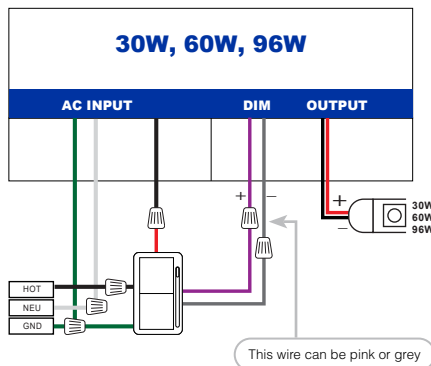

CENTER HOLE

SIDE SLOTS

- 2 The QZ must be mounted into a stud for sufficient support, using either the center holes or the slots of each mounting tab

CENTER HOLE

SIDE SLOTS

- 3 When installing multiple QZ power supplies, separate the enclosures by 3" of space from edge to edge. This prevents the rise of ambient temperature between the power supplies.

Horizontal mount illustrated above

Vertical mount illustrated above

INSTALLATION

LED POWER SUPPLY - QZ

4 Wiring diagram

Phase Dimming

0-10V Dimming

Non Dimming