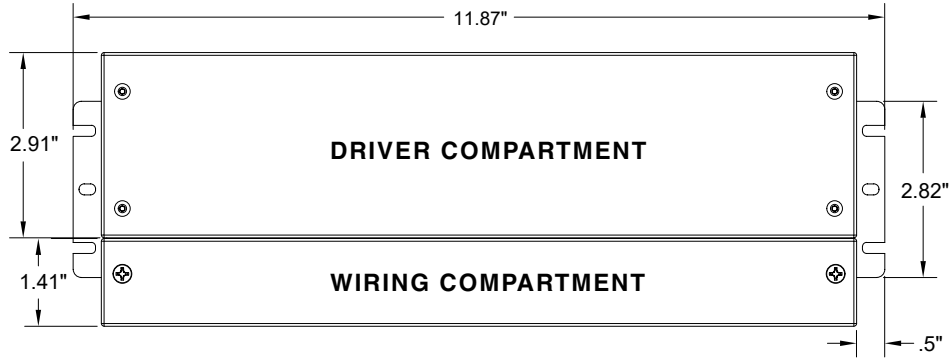

CENTER HOLE

SIDE SLOTS

- 2 The QZ must be mounted into a stud for sufficient support, using either the center holes or the slots of each mounting tab

CENTER HOLE

SIDE SLOTS

- 3 When installing multiple QZ power supplies, separate the enclosures by 3" of space from edge to edge. This prevents the rise of ambient temperature between the power supplies.

TOP VIEW

WIRING COMPARTMENT VIEW

WIRING COMPARTMENT

DRIVER COMPARTMENT

INSTALLATION

LED POWER SUPPLY - QZ

QZ 192W

TOP VIEW

WIRING COMPARTMENT VIEW

INSTALLATION

LED POWER SUPPLY - QZ

QZ 288W

TOP VIEW

WIRING COMPARTMENT VIEW