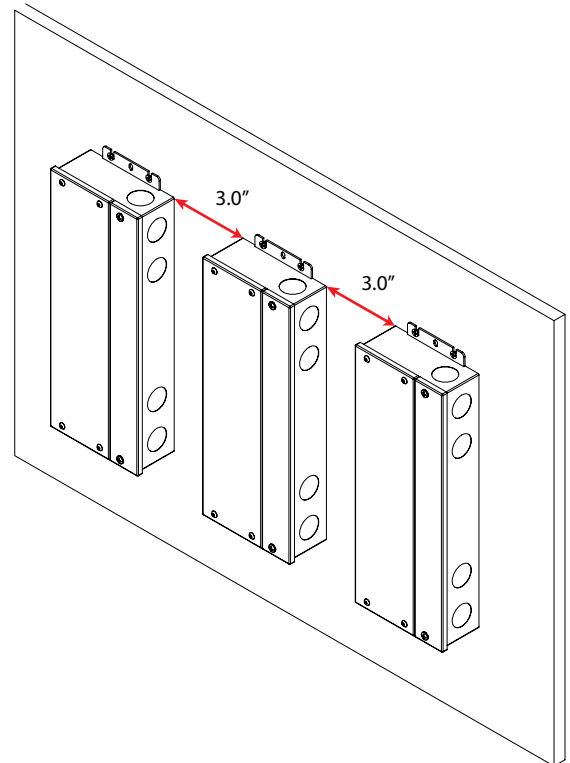

Vertical mount illustrated above