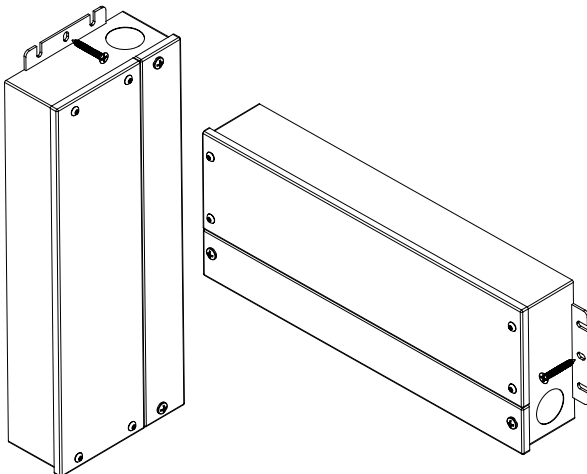

INSTALLATION

LED POWER SUPPLY - QZ

TOP VIEW

QZ Components

- 1 Driver Compartment
- 2 Wiring Compartment
- 3 Mounting Tab Slots
- 4 Mounting Tab Holes

INSTALLATION

LED POWER SUPPLY - QZ

Required Hardware

#6 Flat head screw

Mounting Foot:

30/60/96W

192/288W

Mounting

- 1 The QZ-Non Dim can be mounted either vertically or horizontally, utilizing the supplied screws and the mounting tabs on the bottom of the enclosure

CENTER HOLE

SIDE SLOTS

- 2 The QZ must be mounted into a stud for sufficient support, using either the center holes or the slots of each mounting tab

CENTER HOLE

SIDE SLOTS

- 3 When installing multiple QZ power supplies, separate the enclosures by 3" of space from edge to edge. This prevents the rise of ambient temperature between the power supplies.

Wiring from power supply to light fixture must be two conductor cable

INSTALLATION

LED POWER SUPPLY - QZ

QZ 30W

TOP VIEW

WIRING COMPARTMENT VIEW

WIRING COMPARTMENT

DRIVER COMPARTMENT