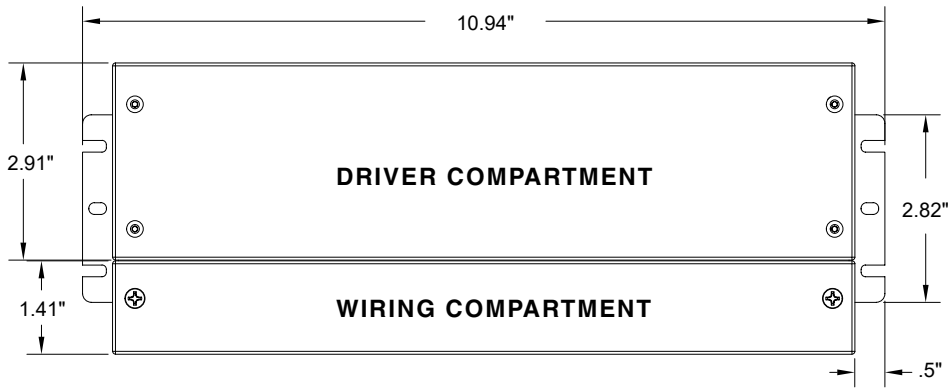

TOP VIEW

WIRING COMPARTMENT VIEW

WIRING COMPARTMENT

DRIVER COMPARTMENT

INSTALLATION

LED POWER SUPPLY - QZ

QZ 192W

TOP VIEW

WIRING COMPARTMENT VIEW

INSTALLATION

LED POWER SUPPLY - QZ

QZ 288W

TOP VIEW

WIRING COMPARTMENT VIEW