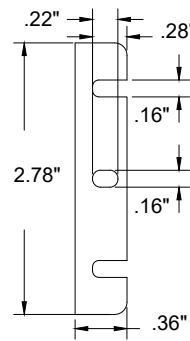

INSTALLATION

LED POWER SUPPLY - QZ

TOP VIEW

QZ Components

- 1 Driver Compartment
- 2 Wiring Compartment
- 3 Mounting Tab Slots
- 4 Mounting Tab Holes

INSTALLATION

LED POWER SUPPLY - QZ

Required Hardware

#6 Flat head screw

Mounting Foot:

30/60/96W

192/288W

Mounting

- 1 The QZ-Non Dim can be mounted either vertically or horizontally, utilizing the supplied screws and the mounting tabs on the bottom of the enclosure

CENTER HOLE

SIDE SLOTS

- 2 The QZ must be mounted into a stud for sufficient support, using either the center holes or the slots of each mounting tab

CENTER HOLE

SIDE SLOTS

- 3 When installing multiple QZ power supplies, separate the enclosures by 3" of space from edge to edge. This prevents the rise of ambient temperature between the power supplies.