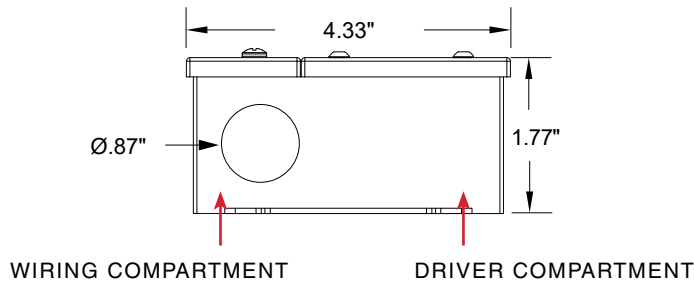

WIRING COMPARTMENT VIEW