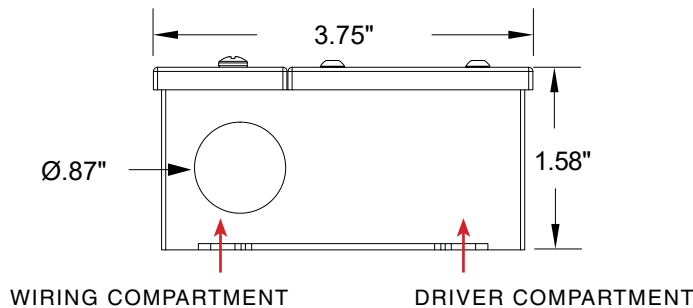

Wiring from power supply to light fixture must be two conductor cable

INSTALLATION

LED POWER SUPPLY - QZ

QZ 30W

TOP VIEW

WIRING COMPARTMENT VIEW

WIRING COMPARTMENT

DRIVER COMPARTMENT

INSTALLATION

LED POWER SUPPLY - QZ

QZ 60W

TOP VIEW

WIRING COMPARTMENT VIEW

INSTALLATION

LED POWER SUPPLY - QZ

QZ 96W